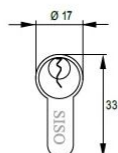

PRODUCT SHEET

Description:

Profile Cylinder, Alu Look, 62mm,(26+10+26mm) MKS #M3, Yale Key Way, W/3 Metal Keys:SISO ,W/Screw,, Masterkey Shall Be Ordered Separately

Item number:

14.60.043-0

| Units | Box | Carton | HS Code | Barcode |
|-------|-----|--------|------------|---|
| Pcs. | 10 | 100 | 8301600090 |  5704866051132 |