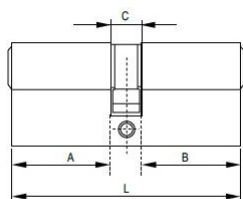

PRODUCT SHEET

Description:

Profile Cylinder, Alu Look, 62mm,(26+10+26mm) MKS #M3, Yale Key Way, W/3 Metal Keys:SISO ,W/Screw,, Masterkey Shall Be Ordered Separately

Item number:

14.60.043-0

| Units | Box | Carton | HS Code | Barcode |
|-------|-----|--------|------------|---|
| Pcs. | 10 | 100 | 8301600090 |  5704866051132 |